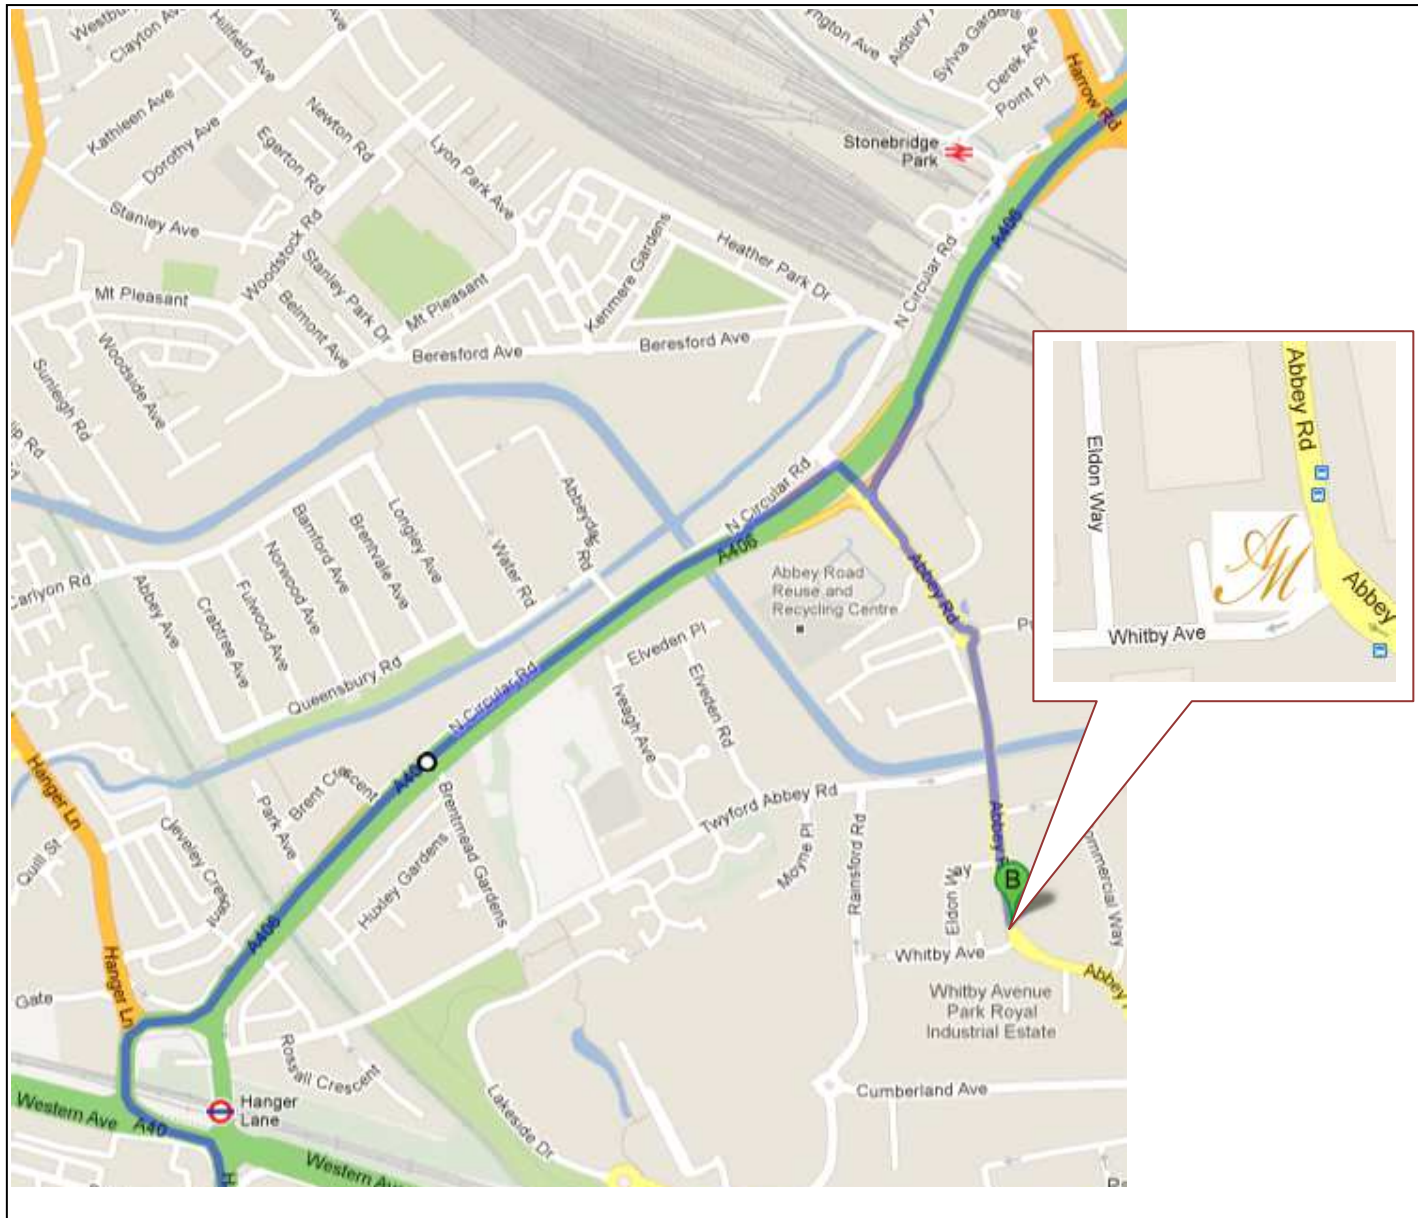

ABBEY *M* MANOR

Abbey Manor

28 Abbey Road, London NW10 7SB

Abbey Manor is located on the corner of Abbey Rd and Whitby Ave.

A406 – From Hanger Lane

- From Hanger lane take the A406 towards North London
- Keep left and take the 2nd slip road, sign posted: **Park Royal (N & W)**
- At the end of slip road, turn right, sign posted: **Park Royal (N)**
- You are now on Abbey Road. Drive along Abbey rd. Pass straight over a large roundabout. Abbey Manor is on your right, immediately after the large office building: Unimix. Car Park is located on Whitby Road.

A406 – From North London

- After Passing Wembley, keep left and take the slip road, sign posted: **Park Royal (N & W)**
- At the end of slip road, turn left, sign posted: **Park Royal (N)**
- You are now on Abbey Road. Drive along Abbey rd. Pass straight over a large roundabout. Abbey Manor is on your right, immediately after the large office building: Unimix. Car Park is located on Whitby Road.

ABBNEY MANOR

Take 2nd Exit towards North Circular (A406)

Take 3rd Exit towards Central Middlesex H Abbey Road

Abbey Manor

28 Abbey Road, London NW10 7SB

Abbey Manor is located on the corner of Abbey Rd and Whitby Ave.

A40 – From Hanger Lane

- Enter the Hanger Lane Roundabout and follow the A40 toward Central London.
- On the A40 Central London exit, keep in left lane and take the 1st slip road, sign posted: **Park Royal Central Middlesex H**
- At the end of the slip road, turn right at the roundabout
- On the next roundabout, take 2nd exit sign posted: **North Circular (A406)**
- On the next roundabout, take 3rd exit sign posted: **Central Middlesex H. Abbey Road**
- On the next roundabout, take 1st exit, turn left onto Abbey Road.
- Drive along Abbey rd. Abbey Manor is on your left and should be visible on the corner. Turn Left on Whitby Road where Car Park is located.